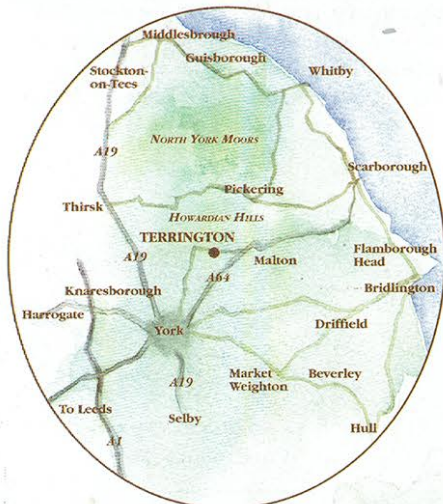

HOW TO FIND US